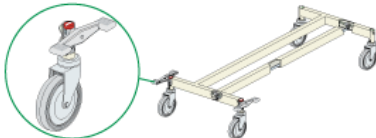

Reflex CASTORS AND WHEELS

Central locking castors / specialised

REFLEX
equip

CL
specialised

new product

Central locking castors

- Used on hospital beds where one pedal needs to activate multiple brakes
- Precision wheel bearings
- Excellent design and performance

Note: Standard configuration for hospital beds with 4 castors is a set of 2 DL and 2 TB castors. A set includes 2 transmission pedals with 3 positions; DL, neutral and TB.

Fork Options

Mount Type	Standard pintle									Short pintle								
	100	125	150	100	125	150	100	125	150	100	125	150	100	125	150	100	125	150
Fork Size	4	5	6	4	5	6	4	5	6	4	5	6	4	5	6	4	5	6
Mount Height	139	165	190	139	165	190	139	165	190	139	165	190	139	165	190	139	165	190
Swept Radius	91	103	113	91	103	113	91	103	113	91	103	113	91	103	113	91	103	113

Accessories:
Double locking pedal

Code - SPPECL(L) (left hand)
Code - SPPECL(R) (right hand)

Nylon socket to suit standard pintle (to adapt 28mm stem to internal of 1 1/2 AF square tube)
The socket is purchased as one half. Tow halves are joined together to form one sleeve.
Code - SPMCLNS28SPLIT