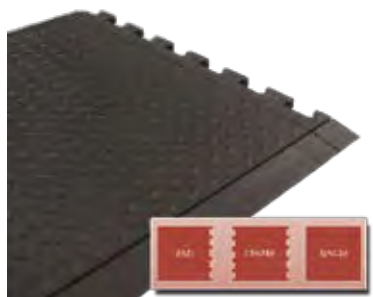

MAT - SOFT FOOT

FEATURES

- ✓ Rugged, durable closed cell vinyl sponge antifatigue matting. Easy to clean.
- ✓ Cushion surface with non slip ribs and bevelled edges.
- ✓ May be cut to desired shape.
- ✓ Use in warehouses, counters, checkouts or any dry area.

Code	Length mm	Width mm	Type
CM SSM	Runner per metre	900	Grey
CM SSSM	Runner per metre	900	Black with yellow edge

MAT - MODULAR SAFETY - COMFORT LINK

FEATURES

- ✓ Mats link to form desired shape.
- ✓ Holed design & solid.
- ✓ Bevelled edges available in black or yellow.
- ✓ For wet or dry areas.
- ✓ Unique 'grit top' for very slippery areas.

Code	Type	Length mm	Width mm
CM TE	Holed	900	900
CM TES	Solid	900	900
CM TEE	Edge	900	75
CM TEG	Holed (grease proof)	900	900
CM TEA	Holed (grit top)	900	900

MAT - MODULAR SAFETY - SOLID TOP ANTIFATIGUE