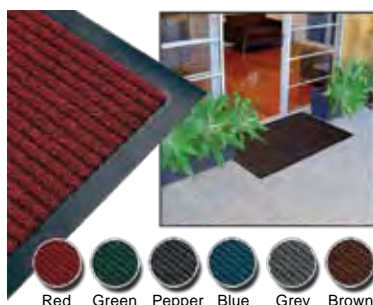

Code	Length mm	Width mm	Thickness mm	Colour
NA IG051GRN	508	508	25	Green
NA IG051GRY	508	508	25	Grey

MAT - ENTRANCE RIBBED

FEATURES

- ✓ Effective and economical mat for medium traffic areas.
- ✓ Attractive bi-level construction traps dirt.
- ✓ Coarse fibres scrape dirt and debris from shoes.
- ✓ Solution dyed to prevent fading.
- ✓ Easy clean and dries quickly